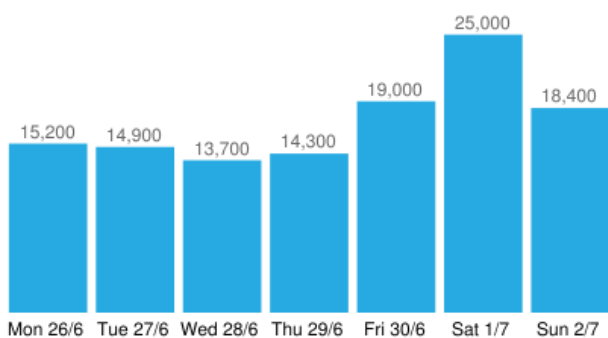

Visits

120,500 this week
1% DOWN vs last week (121,400)

Visits by Day

Visits by Hour

Visits by Location

Location	This Week	Last Week
Dorset Lettings	14,600	15,400 5% DOWN
St Mary St/Bond St	78,300	77,900 1% UP
St Mary/St Alban Road	35,900	37,300 4% DOWN
St Thomas/New Bond St	19,600	20,300 3% DOWN

Weather

Provided by forecast.io

Figures are produced by computer models and may include projections.