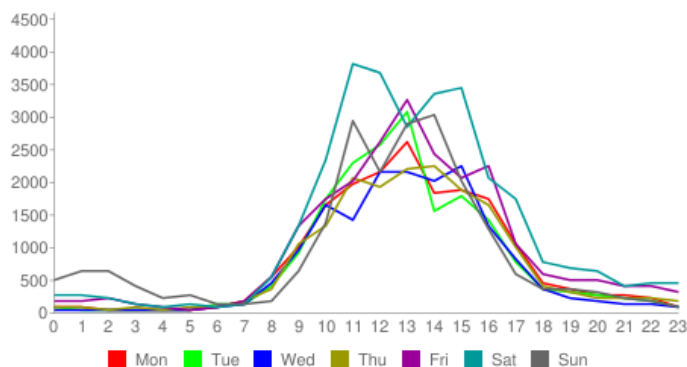

Visits

120,500 this week
1% DOWN vs last week (121,400)

Visits by Day

Visits by Hour

Visits by Location

Location	This Week	Last Week
Dorset Lettings	14,600	15,400 5% DOWN
St Mary St/Bond St	78,300	77,900 1% UP
St Mary/St Alban Road	35,900	37,300 4% DOWN
St Thomas/New Bond St	19,600	20,300 3% DOWN

Weather

Provided by forecast.io

Figures are produced by computer models and may include projections.