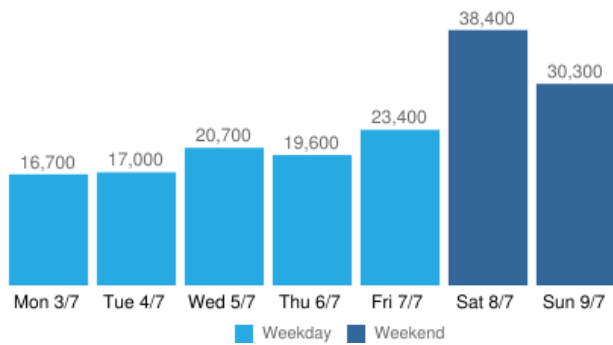

Visits

166,100 this week
38% UP vs last week (120,500)

Visits by Day

Visits by Hour

Visits by Location

Location	This Week	Last Week
Beach office	21,900	
Dorset Lettings	17,100	14,600 17% UP
Finishing Touches	23,900	
St Mary St/Bond St	94,200	78,300 20% UP
St Mary/St Alban Road	37,500	35,900 4% UP
St Thomas/New Bond St	21,200	19,600 8% UP

Weather

Provided by forecast.io

Figures are produced by computer models and may include projections.