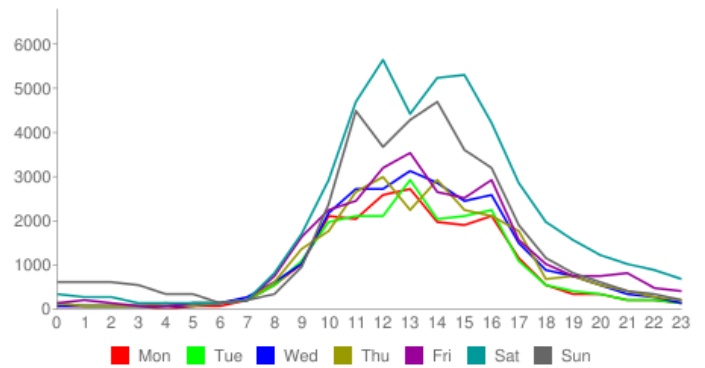

Visits

166,100 this week
38% UP vs last week (120,500)

Visits by Day

Visits by Hour

Visits by Location

Location	This Week	Last Week
Beach office	21,900	
Dorset Lettings	17,100	14,600 17% UP
Finishing Touches	23,900	
St Mary St/Bond St	94,200	78,300 20% UP
St Mary/St Alban Road	37,500	35,900 4% UP
St Thomas/New Bond St	21,200	19,600 8% UP

Weather

Provided by forecast.io

Figures are produced by computer models and may include projections.