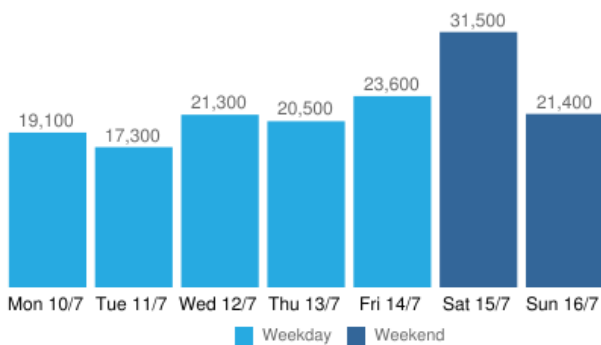

## Visits

**154,700** this week  
**7% DOWN** vs last week (166,100)

Visits by Day

Visits by Hour

Visits by Location

Location	This Week	Last Week
Beach office	21,600	21,900 <b>1% DOWN</b>
Dorset Lettings	15,500	17,100 <b>9% DOWN</b>
Finishing Touches	7,500	23,900 <b>69% DOWN</b>
St Mary St/Bond St	86,700	94,200 <b>8% DOWN</b>
St Mary/St Alban Road	38,900	37,500 <b>4% UP</b>
St Thomas/New Bond St	19,500	21,200 <b>8% DOWN</b>

## Weather

Provided by forecast.io

Figures are produced by computer models and may include projections.