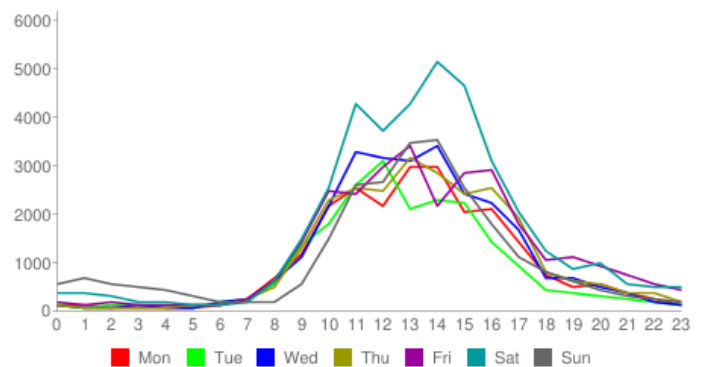

## Visits

**154,700** this week  
**7% DOWN** vs last week (166,100)

Visits by Day

Visits by Hour

Visits by Location

Location	This Week	Last Week
Beach office	21,600	21,900 <b>1% DOWN</b>
Dorset Lettings	15,500	17,100 <b>9% DOWN</b>
Finishing Touches	7,500	23,900 <b>69% DOWN</b>
St Mary St/Bond St	86,700	94,200 <b>8% DOWN</b>
St Mary/St Alban Road	38,900	37,500 <b>4% UP</b>
St Thomas/New Bond St	19,500	21,200 <b>8% DOWN</b>

## Weather

Provided by forecast.io

Figures are produced by computer models and may include projections.