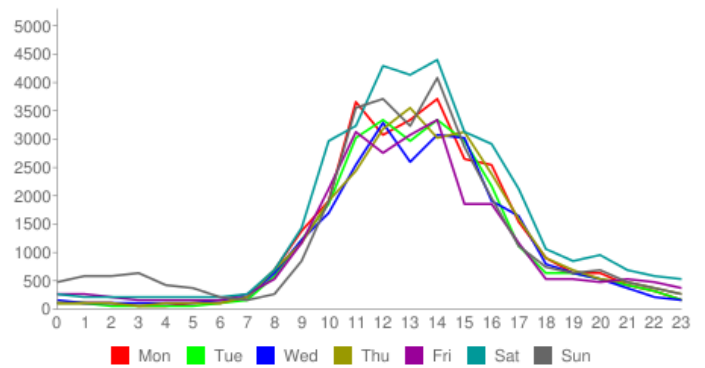

Visits

159,600 this week
3% UP vs last week (154,700)

Visits by Day

Visits by Hour

Visits by Location

Location	This Week	Last Week
Beach office	19,300	21,600 11% DOWN
Dorset Lettings	16,000	15,500 3% UP
Finishing Touches	7,200	7,500 4% DOWN
St Mary St/Bond St	91,100	86,700 5% UP
St Mary/St Alban Road	41,700	38,900 7% UP
St Thomas/New Bond St	20,500	19,500 5% UP

Weather

Provided by forecast.io

Figures are produced by computer models and may include projections.