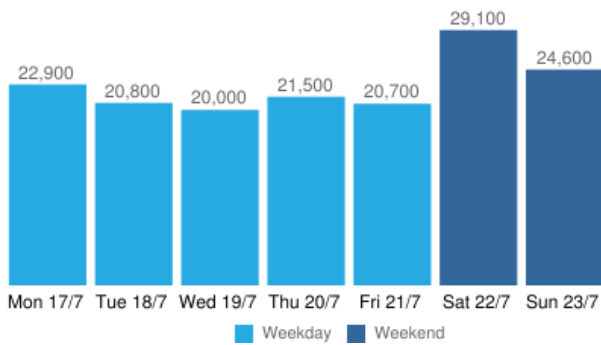

Visits

159,600 this week
3% UP vs last week (154,700)

Visits by Day

Visits by Hour

Visits by Location

Location	This Week	Last Week
Beach office	19,300	21,600 11% DOWN
Dorset Lettings	16,000	15,500 3% UP
Finishing Touches	7,200	7,500 4% DOWN
St Mary St/Bond St	91,100	86,700 5% UP
St Mary/St Alban Road	41,700	38,900 7% UP
St Thomas/New Bond St	20,500	19,500 5% UP

Weather

Provided by forecast.io

Figures are produced by computer models and may include projections.