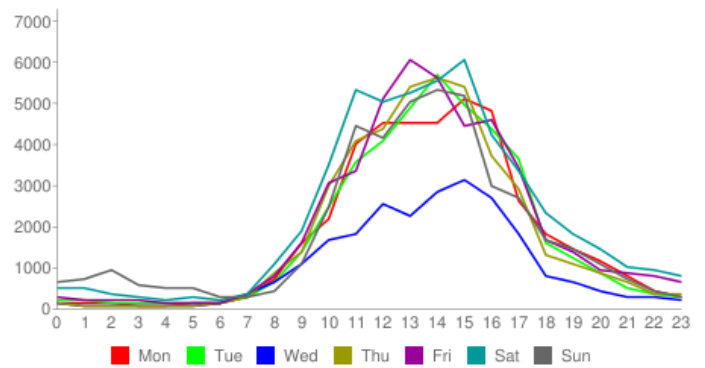

## Visits

**234,300** this week  
**22% UP** vs last week (191,300)

Visits by Day

Visits by Hour

Visits by Location

Location	This Week	Last Week
Beach office	29,300	20,400 <b>44% UP</b>
Dorset Lettings	18,500	18,200 <b>2% UP</b>
Finishing Touches	11,500	7,800 <b>47% UP</b>
Harbour Bridge	34,500	11,700 <b>195% UP</b>
King Street	21,300	
St Mary St/Bond St	113,000	105,600 <b>7% UP</b>
St Mary/St Alban Road	48,100	43,900 <b>10% UP</b>
St Thomas/New Bond St	25,400	23,300 <b>9% UP</b>

## Weather

Provided by forecast.io

Figures are produced by computer models and may include projections.