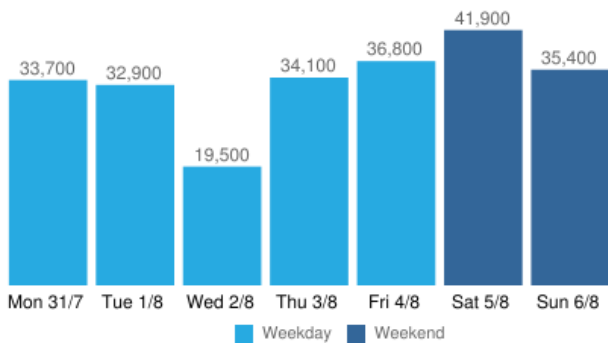

## Visits

**234,300** this week  
**22% UP** vs last week (191,300)

Visits by Day

Visits by Hour

Visits by Location

Location	This Week	Last Week
Beach office	29,300	20,400 <b>44% UP</b>
Dorset Lettings	18,500	18,200 <b>2% UP</b>
Finishing Touches	11,500	7,800 <b>47% UP</b>
Harbour Bridge	34,500	11,700 <b>195% UP</b>
King Street	21,300	
St Mary St/Bond St	113,000	105,600 <b>7% UP</b>
St Mary/St Alban Road	48,100	43,900 <b>10% UP</b>
St Thomas/New Bond St	25,400	23,300 <b>9% UP</b>

## Weather

Provided by forecast.io

Figures are produced by computer models and may include projections.